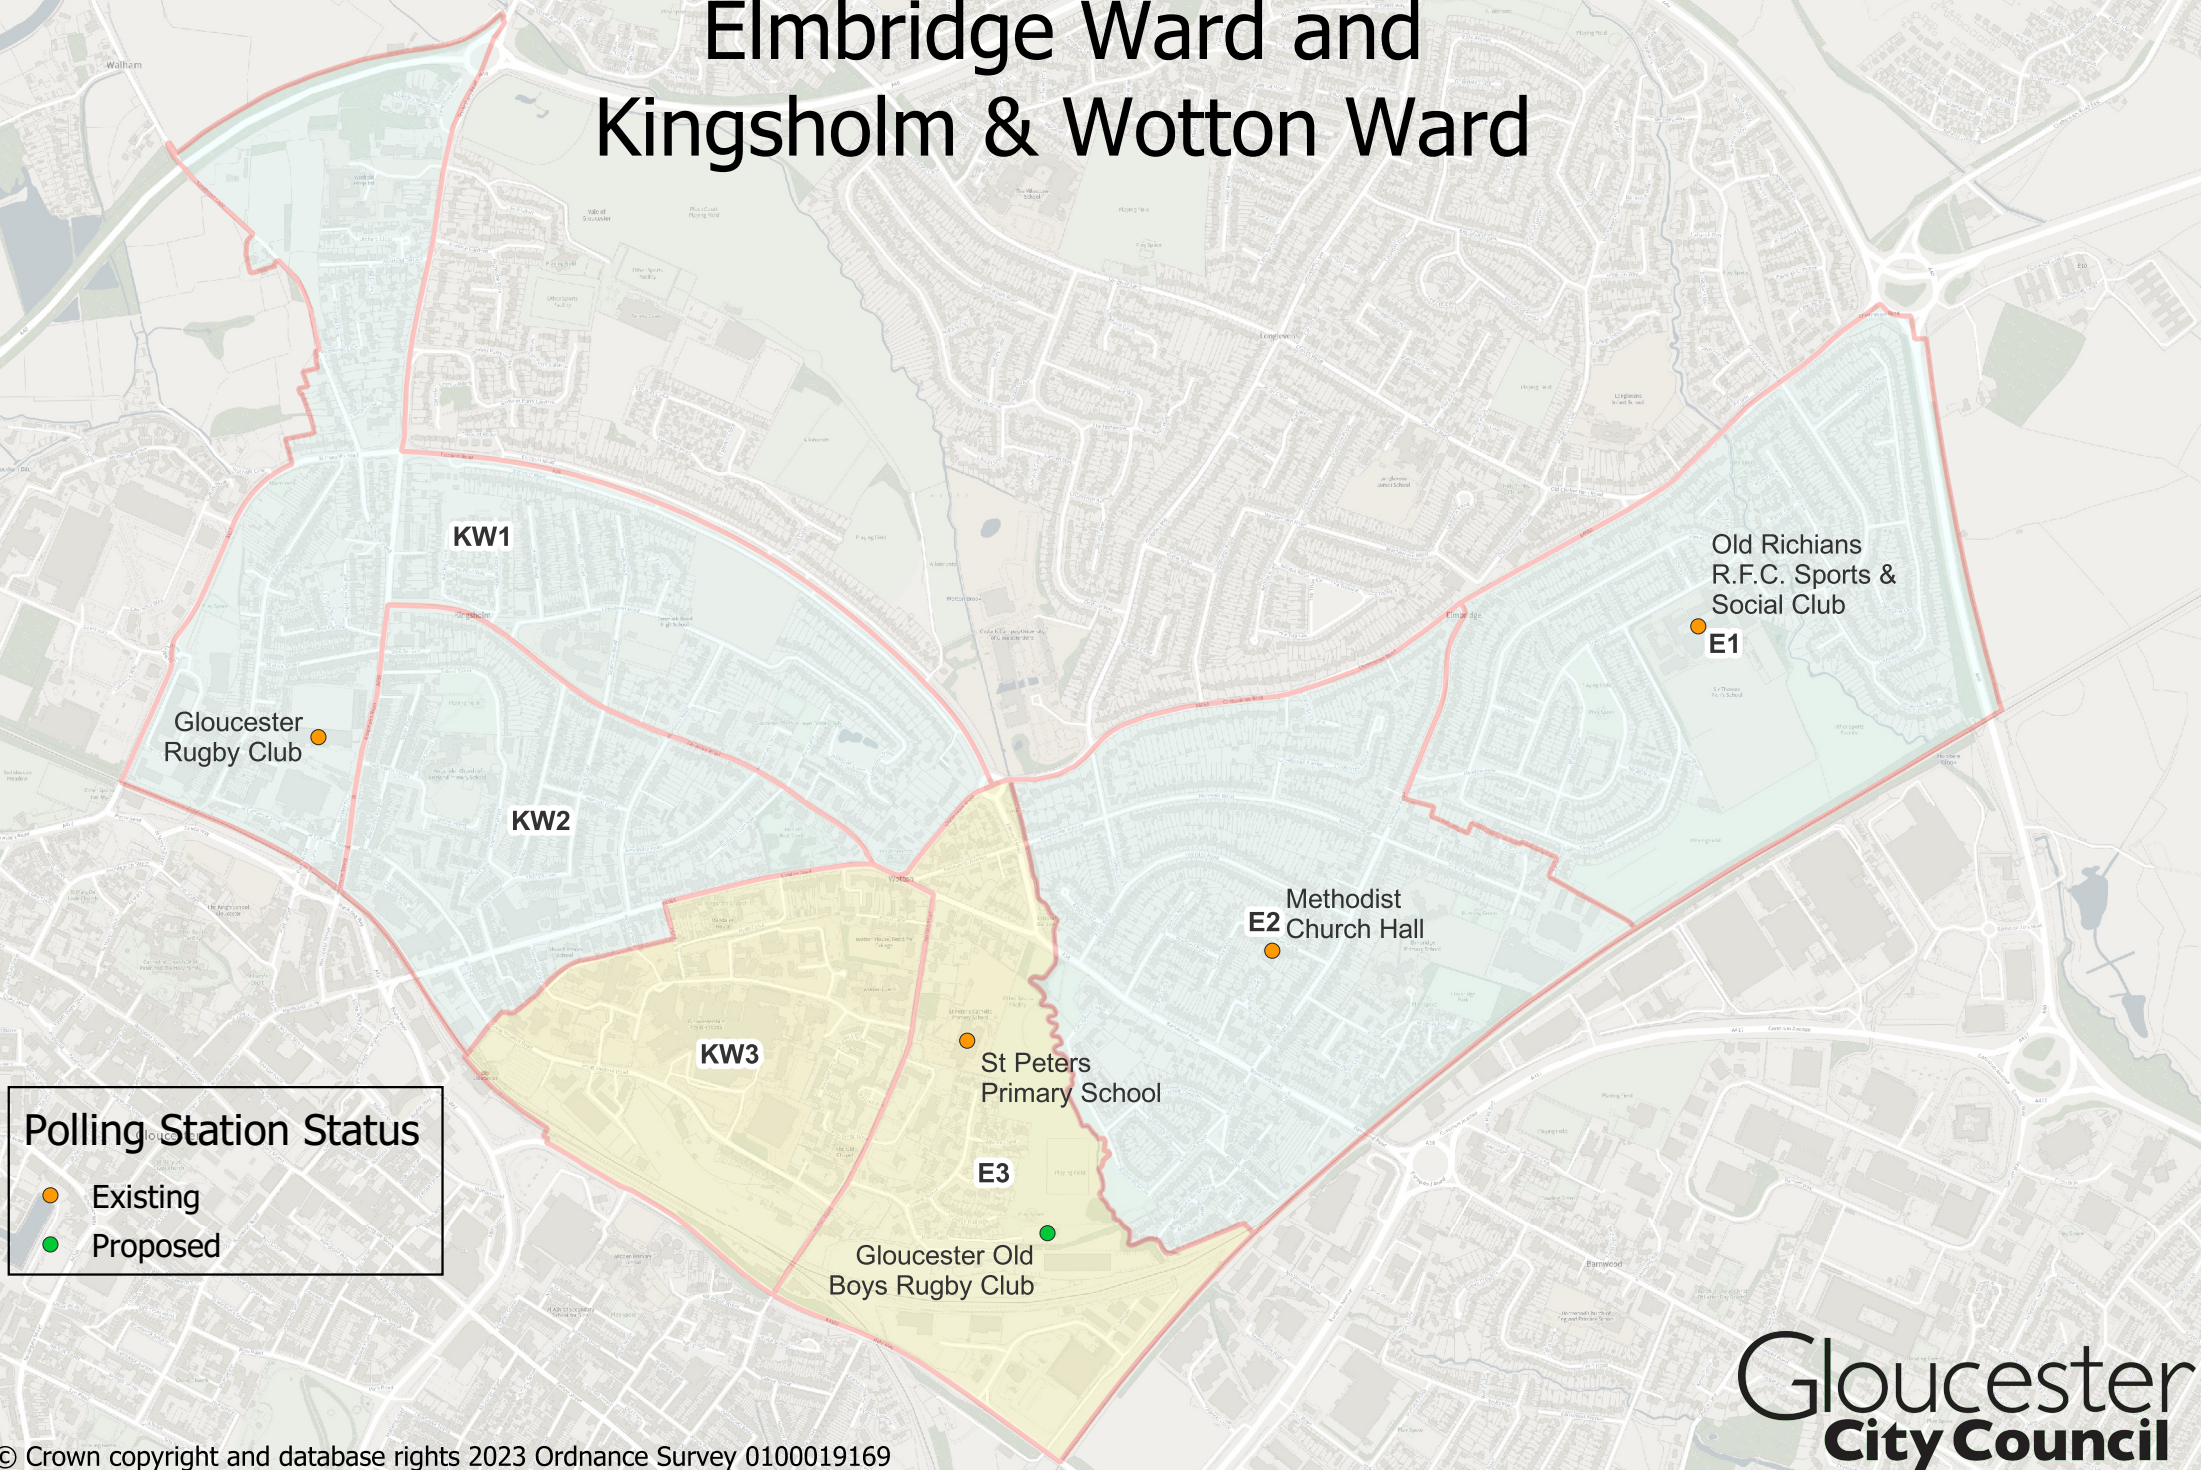

Elmbridge Ward and Kingsholm & Wotton Ward

Polling Station Status

- Existing
- Proposed